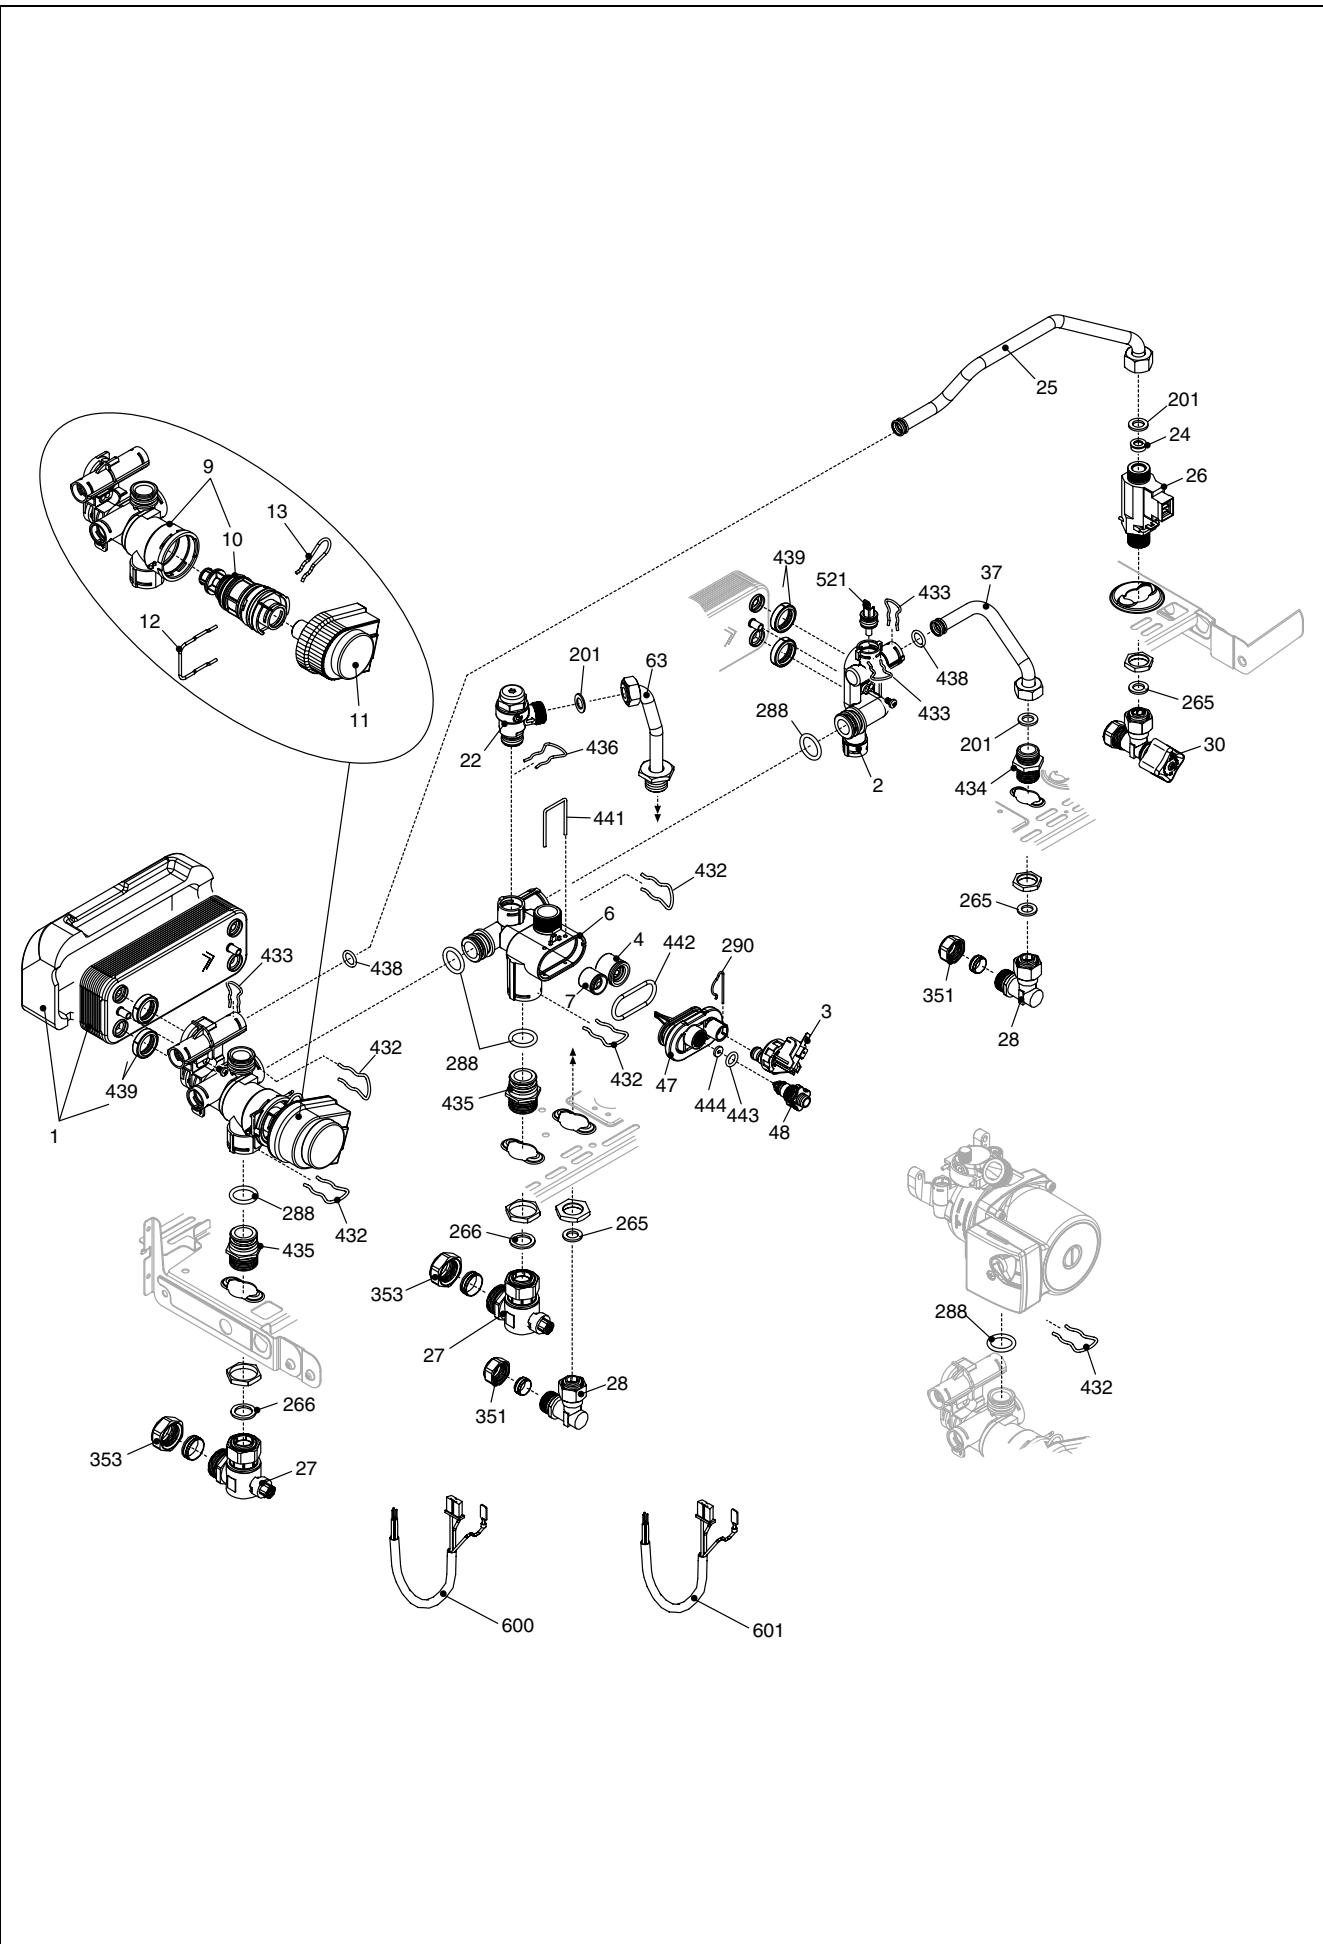

# Ultimate Discount Sabre HE

MODEL	PART NUMBER	
	MTN	GPL
Sabre 25HE Plus	1320063	-
Sabre 29HE Plus	1320073	-

POS.	DESCRIPTION	25	29
1	Frame assembly	R01005403	R01005406
12	Pressure gauge	R10029421	R10029421
18	Cover assembly	R10028554	R10028554
19	Flame control ignition module	R10028891	R10028891
20	Printed circuit board	R10025911	R10025911
21	Led light guide	R10028557	R10028557
26	Instrumental panel	R10029415	R10029415
27	Knob assembly	R10028559	R10028559
31	Case Assembly	R01005481	R01005482
38	Printed circuit board	R10029420	R10029420
40	Door panel	R10029417	R10029417
49	Adapter	R10028477	R10028477
63	Water gauge carrier	R10029105	R10029105
76	Timer	R10028496	R10028496
77	Support	R10029419	R10029419
78	Hinge	R01005442	R01005442
226	Clip	R5128	R5128
362	Ignition transformer	R10022659	R10022659
400	Flat cable	R10021117	R10021117
401	Wiring harness	R10029424	R10029424