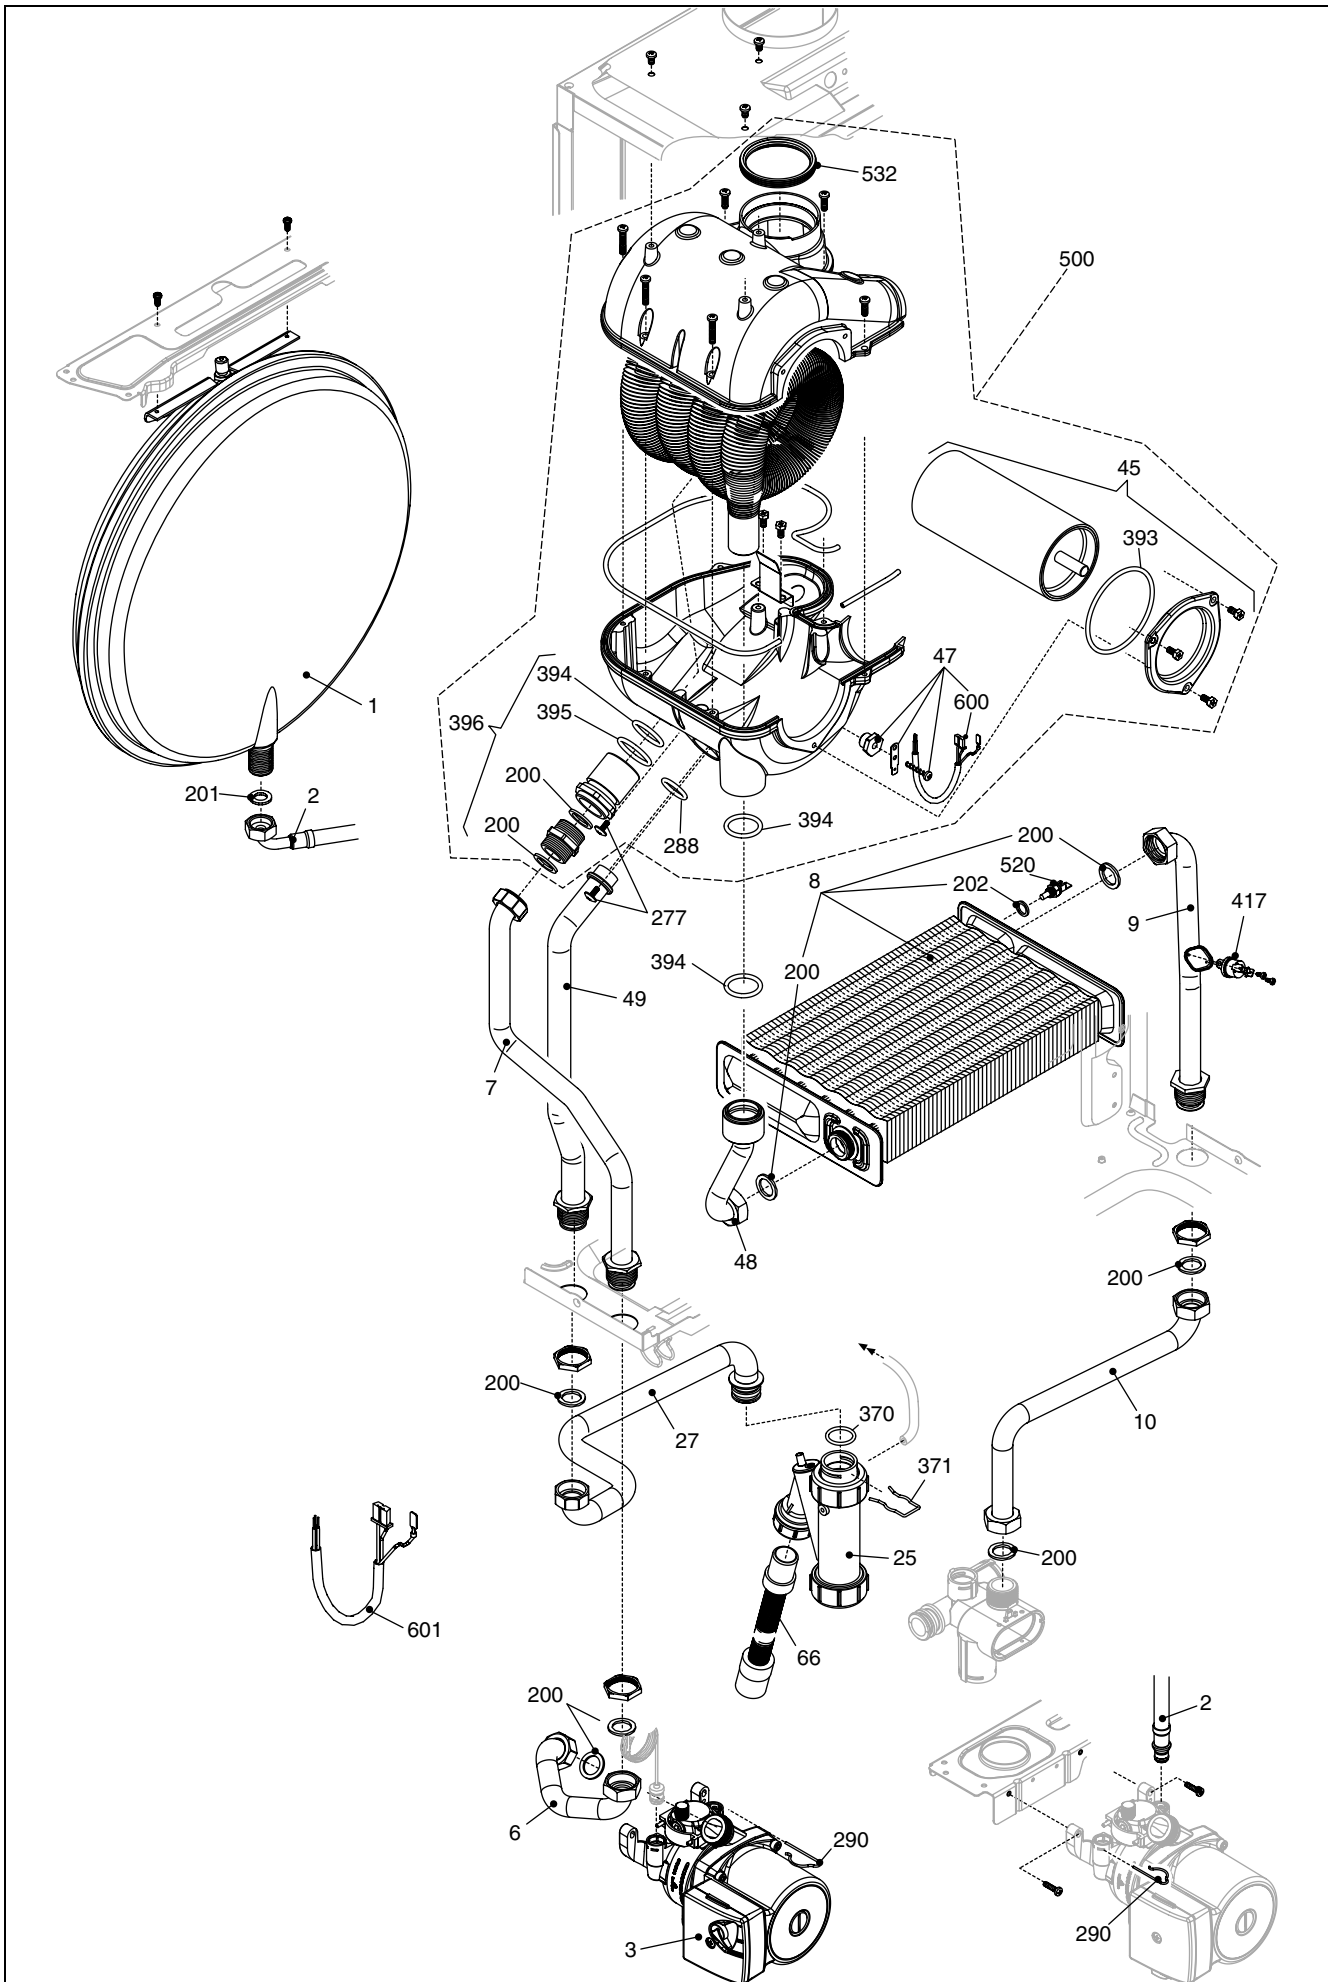

POS.	DESCRIPTION	25	29
1	Expansion vessel	R2204	R2573
2	Pipe	R10025188	R10025188
3	Pump	R10027571	R10027571
6	Pipe	R10027541	R10027566
7	Pipe	R10024312	R10024130
8	Exchanger	R10024578	R10024579
9	Pipe	R10021041	R10021041
10	Pipe	R10029442	R10029443
25	Siphon	R10027546	R10027546
27	Pipe	R10027543	R10027568
45	Retarder	R10024136	R10024136
47	Condensing level detector	R10025212	R10025212
48	Pipe	R10024311	R10024129
49	Pipe	R10024313	R10024131
66	Flexible pipe	R10027545	R10027545
200	Washer	R5023	R5023
201	Washer	R5026	R5026
202	Washer	R5041	R5041
277	Screw	R6903	R6903
288	Ring	R6898	R6898
290	Clip	R2165	R2165
370	O ring	R10023533	R10023533
371	Clip	R10023532	R10023532
393	O ring	R10024141	R10024141
394	O ring	R10024142	R10024142
395	O ring	R10024143	R10024143
396	Connections kit	R01005292	R01005292
417	High limit thermostat	R10024710	R10024710
500	Condensing unit assembly	R01005291	R01005291
520	NTC sensor	R10027352	R10027352
532	Washer	R10027540	R10027540
600	Sensor cable anti spilling	R10024121	R10024121
601	Pump cable	R10029423	R10029423