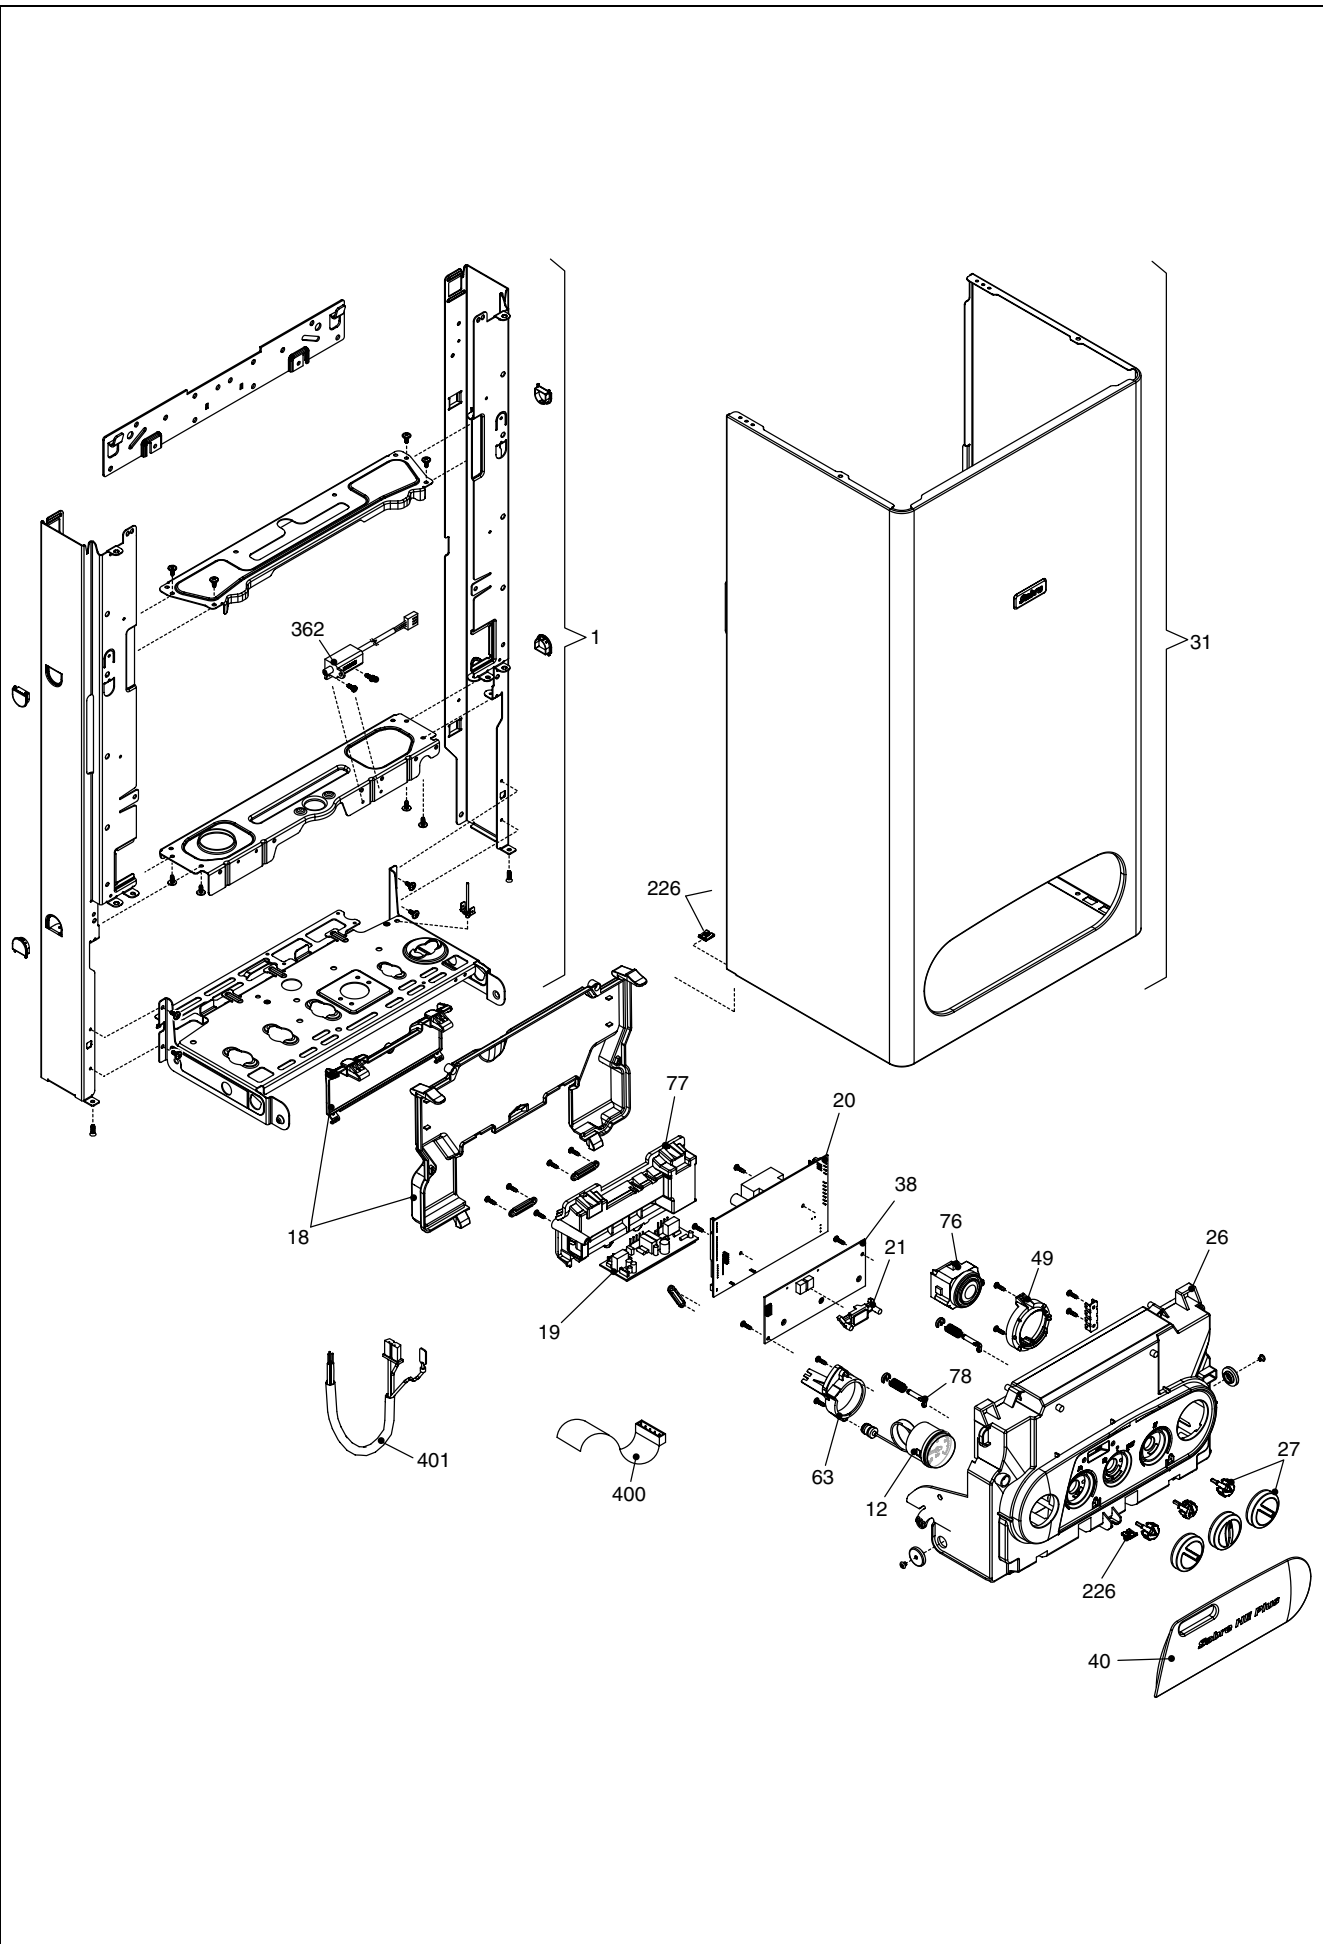

# Ultimate Discount Sabre HE

MODEL	PART NUMBER	
	MTN	GPL
Sabre 25HE Plus	1320063	-
Sabre 29HE Plus	1320073	-

POS.	DESCRIPTION	25	29
1	Frame assembly	R01005403	R01005406
12	Pressure gauge	R10029421	R10029421
18	Cover assembly	R10028554	R10028554
19	Flame control ignition module	R10028891	R10028891
20	Printed circuit board	R10025911	R10025911
21	Led light guide	R10028557	R10028557
26	Instrumental panel	R10029415	R10029415
27	Knob assembly	R10028559	R10028559
31	Case Assembly	R01005481	R01005482
38	Printed circuit board	R10029420	R10029420
40	Door panel	R10029417	R10029417
49	Adapter	R10028477	R10028477
63	Water gauge carrier	R10029105	R10029105
76	Timer	R10028496	R10028496
77	Support	R10029419	R10029419
78	Hinge	R01005442	R01005442
226	Clip	R5128	R5128
362	Ignition transformer	R10022659	R10022659
400	Flat cable	R10021117	R10021117
401	Wiring harness	R10029424	R10029424