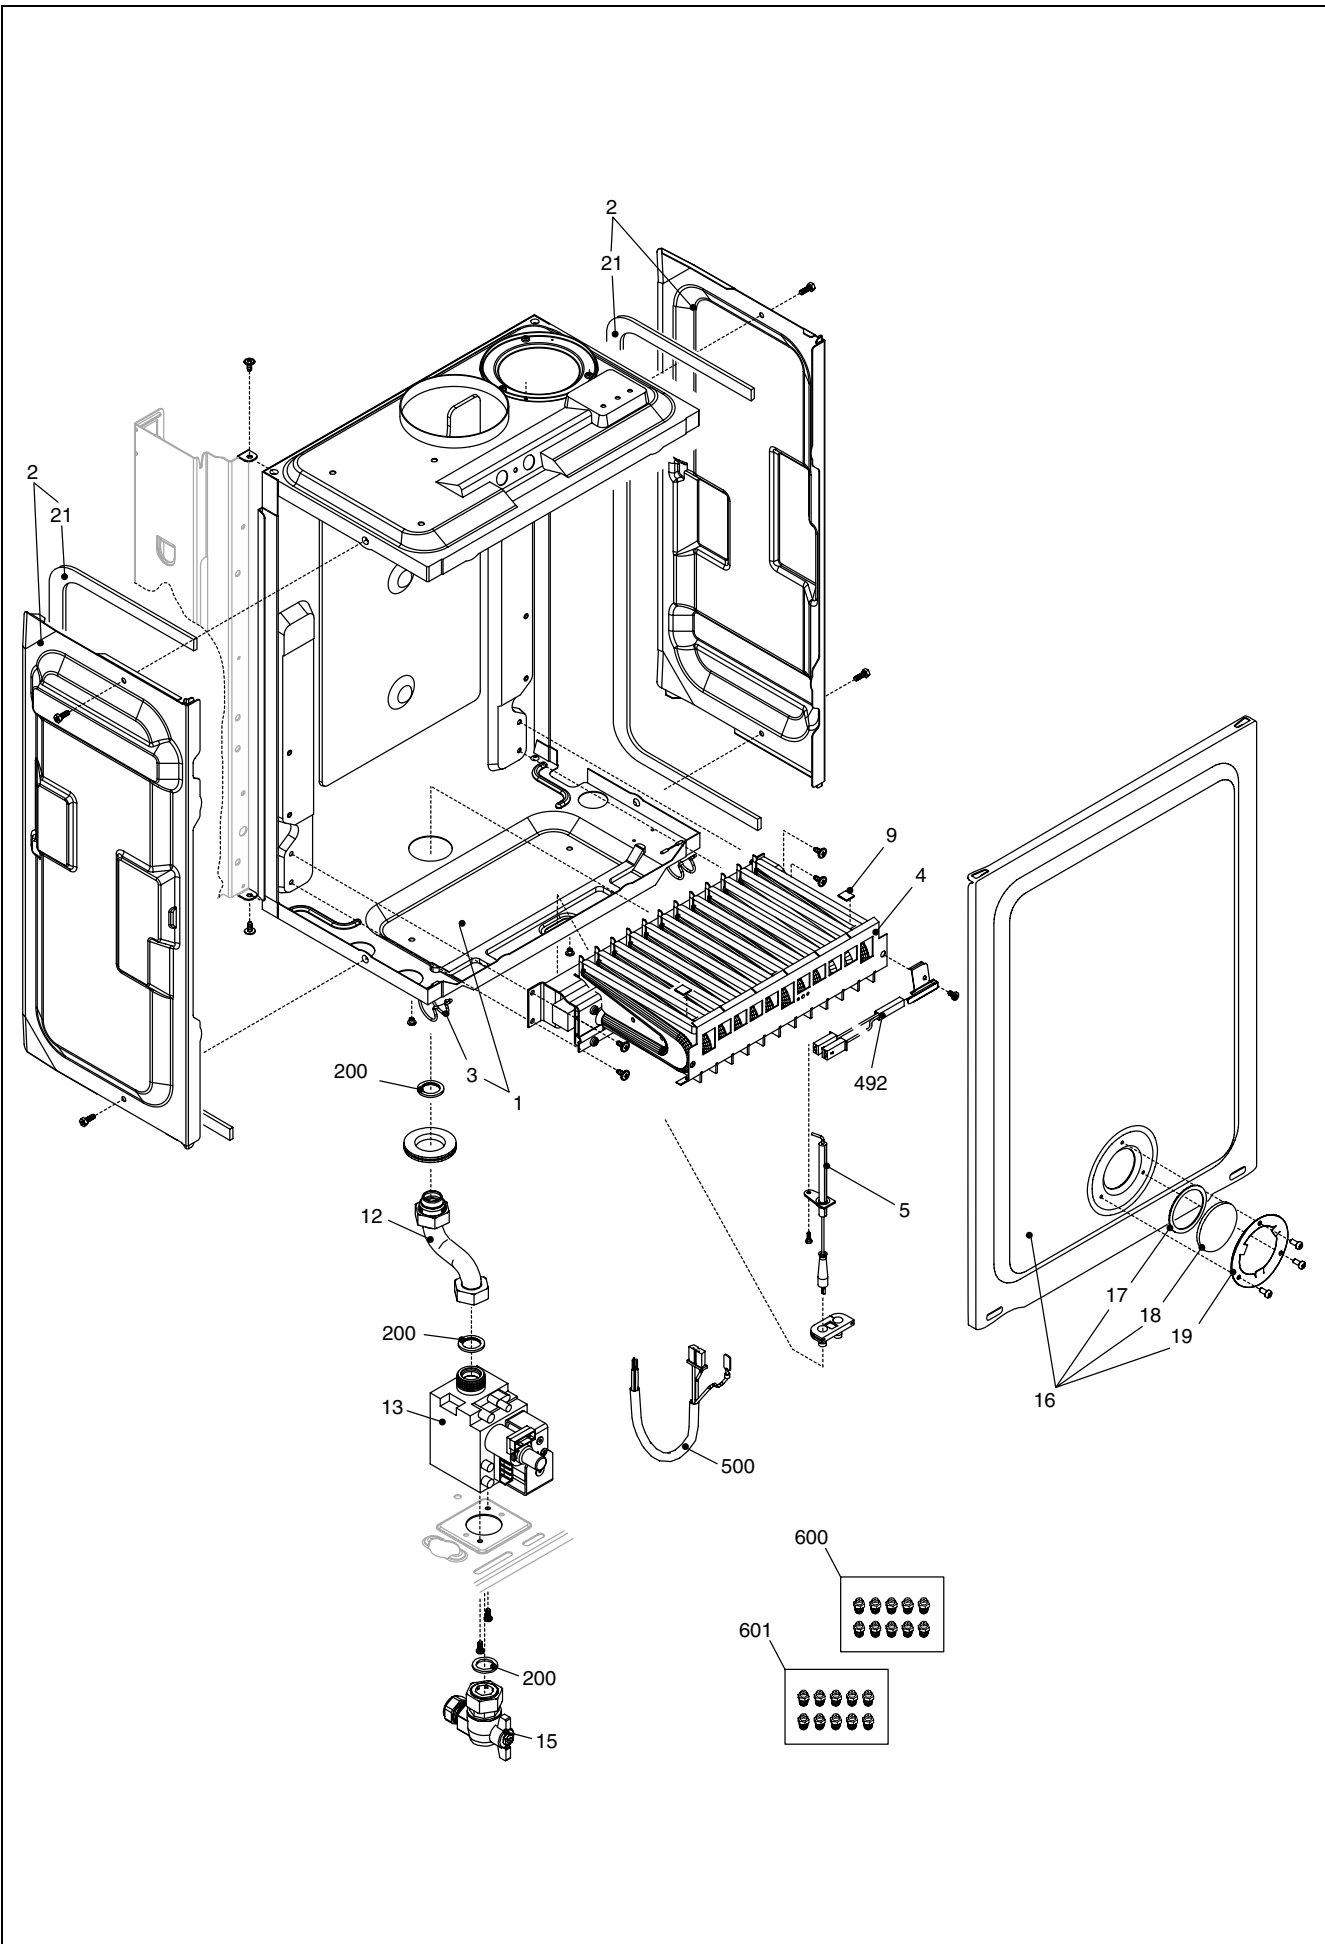

POS.	DESCRIPTION	25	29
1	Air box bottom	R10024449	R10024385
2	Side	R10024166	R10024166
3	Clip	R0442	R0442
4	N.G. burner	R10027536	R10027564
5	Spark / ignition electrode	R10025985	R10025985
9	Plate	R5172	R5172
12	Gas pipe	R10027739	R10027739
13	Gas valve	R10025074	R10025074
15	3/4" gas cock	R10020897	R10020897
16	Cover assembly	R10020216	R10020217
17	Washer	R5072	R5072
18	Pilot sight glass	R3139	R3139
19	Ring	R4007	R4007
21	Washer	R5905	R5905
200	Washer	R5023	R5023
492	Thermostat	R10026721	R10026721
500	Gas valve cable	R10029425	R10029425
600	Ng conversion kit	R01005225	R01005225
601	LPG conversion kit	R01005407	R01005407