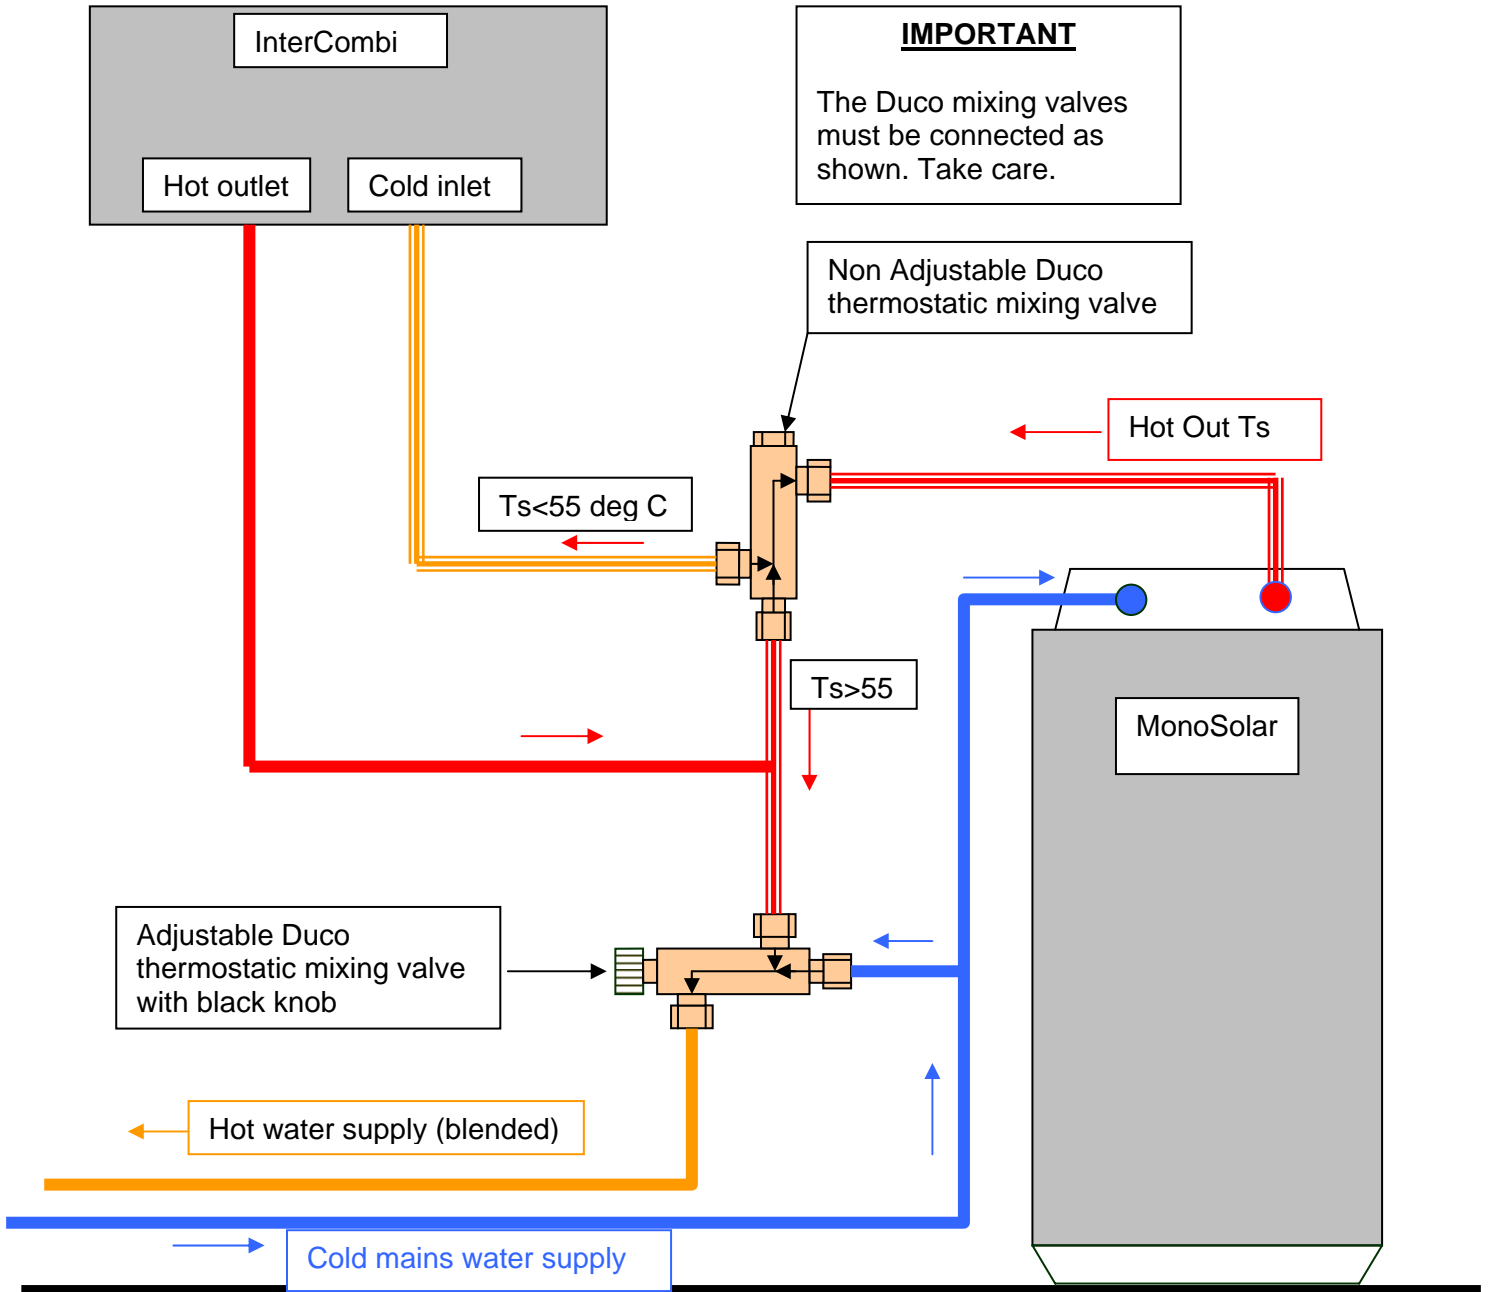

**Connection of the Atmos MonoSolar hot water thermal store to the Atmos InterCombi HE32 condensing gas combi boiler.**

**IMPORTANT**  
The Duco mixing valves must be connected as shown. Take care.

Non Adjustable Duco thermostatic mixing valve

Hot Out Ts

Ts < 55 deg C

Ts > 55

Adjustable Duco thermostatic mixing valve with black knob

Hot water supply (blended)

Cold mains water supply

Copyright Atmos Heating Systems, West March, Daventry, Northants NN11 4SA Tel; 01327 871990 April 2005